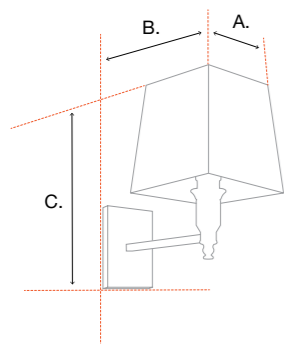

DIMENSIONS CHAIRS AND SOFAS

Chair: A = width | B = depth | C = height
Seat: D = depth seat | E = height seat
Arm: F = height arm

DIMENSIONS WALL LAMPS

A = maximum width
B = maximum depth
C = total height