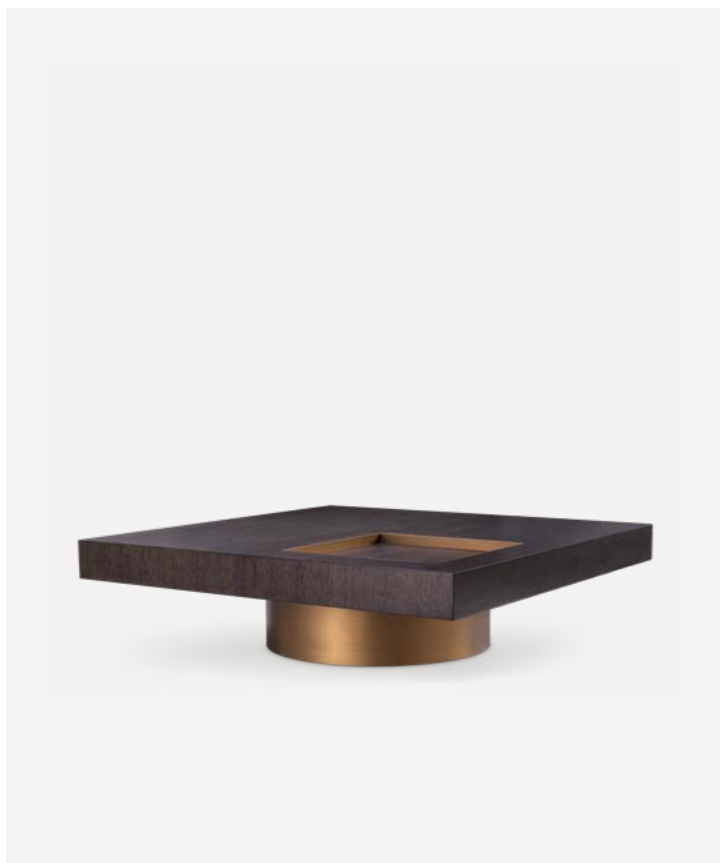

SIDE TABLE OYO
Brushed brass finish | black marble
49 x 34 x H. 50 cm
117491

SIDE TABLE OYO
Brushed brass finish | marble
49 x 34 x H. 50 cm
117490

COFFEE TABLE OTUS ROUND
Eucalyptus high gloss veneer | bronze finish
ø 110 x H. 30,5 cm
117402

COFFEE TABLE OTUS ROUND
Mocha oak veneer | brushed brass finish
ø 110 x H. 30,5 cm
117400

SIDE TABLE OTUS ROUND
Eucalyptus high gloss veneer | bronze finish
ø 50 x H. 50,5 cm
117403

SIDE TABLE OTUS ROUND
Mocha oak veneer | brushed brass finish
ø 50 x H. 50,5 cm
117401

COFFEE TABLE OTUS SQUARE
Eucalyptus high gloss veneer | bronze finish
110 x 110 x H. 30,5 cm
117406

COFFEE TABLE OTUS SQUARE
Mocha oak veneer | brushed brass finish
110 x 110 x H. 30,5 cm
117404

SIDE TABLE OTUS SQUARE
Eucalyptus high gloss veneer | bronze finish
50 x 50 x H. 50,5 cm
117407