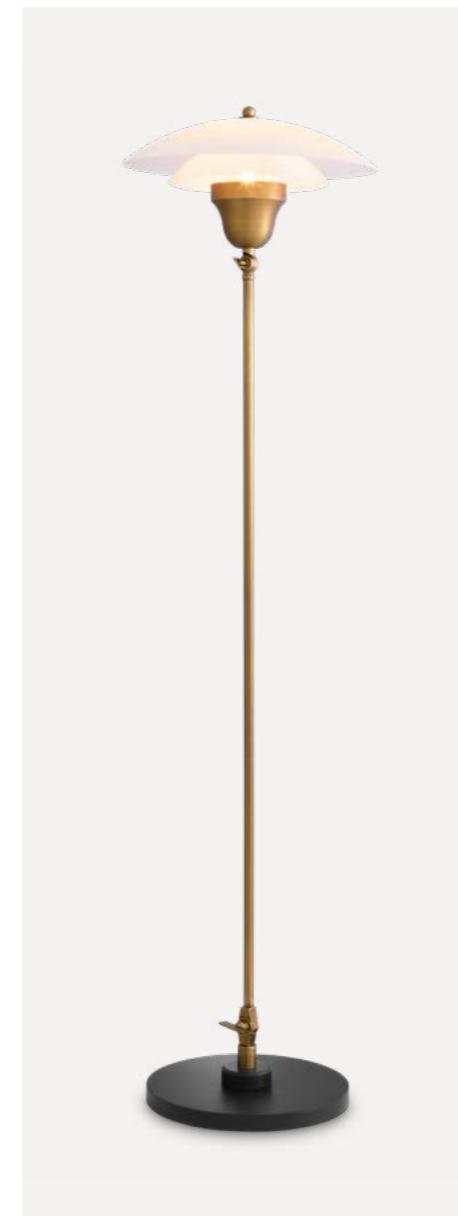

FLOOR LAMP NOVENTO
Antique brass finish | white glass | black base
A. 32 | B. 39 | C. 155 cm | adjustable
116472