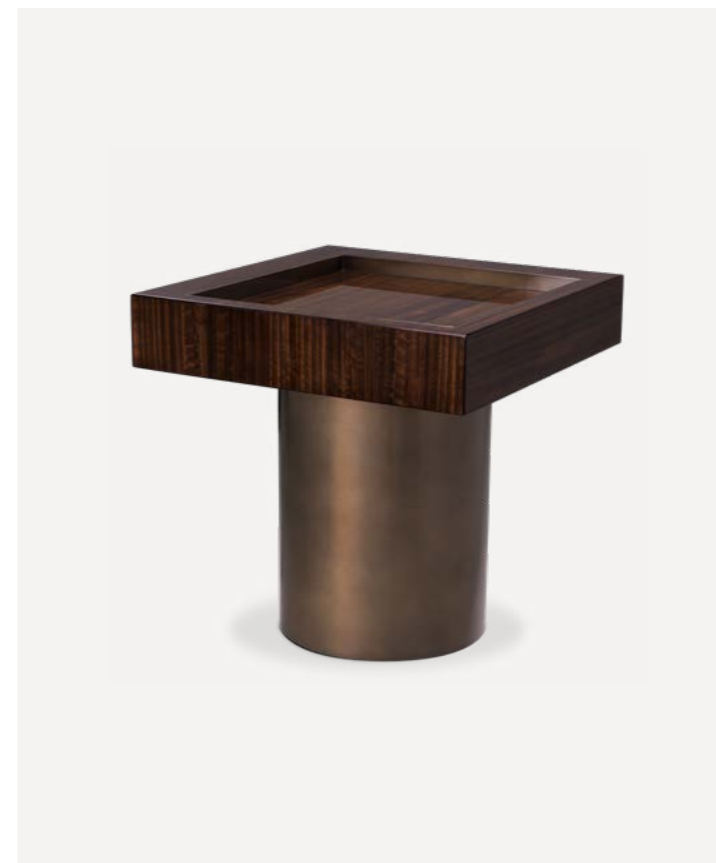

SIDE TABLE OYO
Brushed brass finish | black marble
49 x 34 x H. 50 cm
117491

SIDE TABLE OYO
Brushed brass finish | marble
49 x 34 x H. 50 cm
117490

COFFEE TABLE OTUS ROUND
Eucalyptus high gloss veneer | bronze finish
ø 110 x H. 30,5 cm
117402

COFFEE TABLE OTUS ROUND
Mocha oak veneer | brushed brass finish
ø 110 x H. 30,5 cm
117400

SIDE TABLE OTUS ROUND
Eucalyptus high gloss veneer | bronze finish
ø 50 x H. 50,5 cm
117403

SIDE TABLE OTUS ROUND
Mocha oak veneer | brushed brass finish
ø 50 x H. 50,5 cm
117401

COFFEE TABLE OTUS SQUARE
Eucalyptus high gloss veneer | bronze finish
110 x 110 x H. 30,5 cm
117406

COFFEE TABLE OTUS SQUARE
Mocha oak veneer | brushed brass finish
110 x 110 x H. 30,5 cm
117404

SIDE TABLE OTUS SQUARE
Eucalyptus high gloss veneer | bronze finish
50 x 50 x H. 50,5 cm
117407