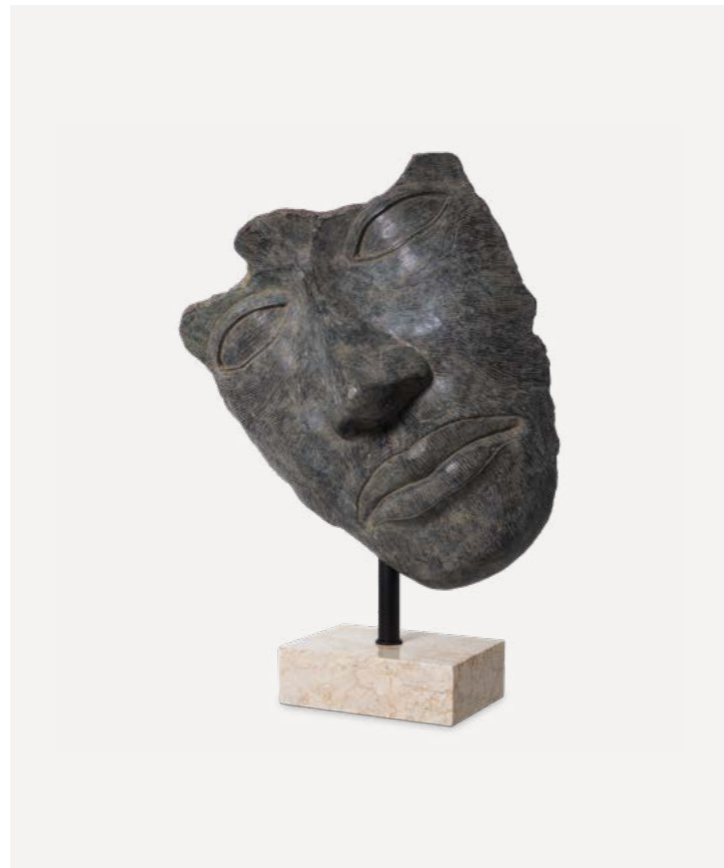

HEAD HEROS
Antique bronze finish | marble base
69 x 30,5 x H. 95 cm
117092