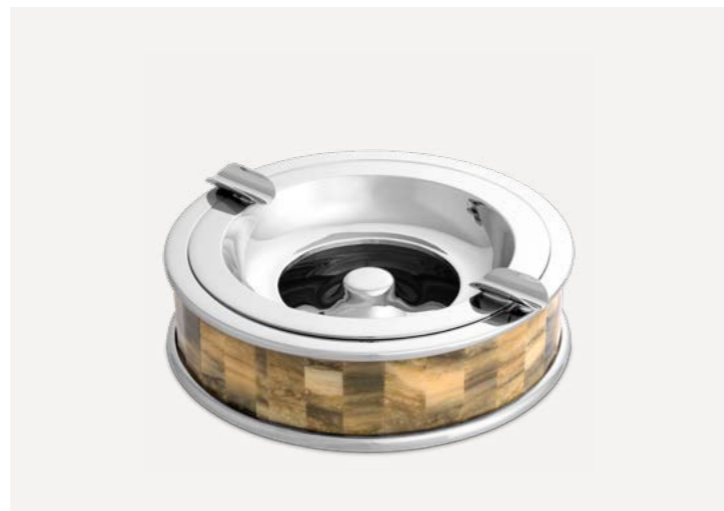

ASHTRAY BONHAM
Nickel finish | faux horn
ø 20,5 x H. 6,5 cm
116778